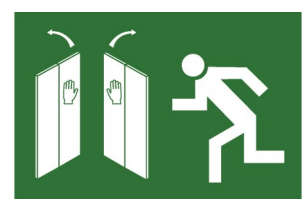

AS0001

"Automatic Door"  
Self adhesive safety sign  
(150mm x 150mm)

AS0002

"In Emergency Push to Open"  
Self adhesive safety sign  
(150mm x 150mm)

AS0003

"Disabled"  
Self adhesive safety sign  
(150mm x 150mm)

AS0007

"Power Assisted Door"  
Self adhesive safety sign  
(150mm x 150mm)

AS0008

"Power Assisted Door  
with Disabled"  
Self adhesive safety sign  
(150mm x 150mm)

AS0009

"Push Button to Open"  
Self adhesive safety sign  
(150mm x 150mm)

AS0010

"Automatic Door"  
Self adhesive safety sign  
'Double Sided'  
(150mm x 150mm)

AS0011

"Access Controlled  
Powered Door"  
Self adhesive safety sign  
(150mm x 150mm)

AS0012

"Break Out"  
Self adhesive safety sign  
(150mm x 100mm)

All safety signs are self adhesive, single sided unless otherwise stated above

Signs available in packs of 10's & 50's

Bespoke signs are available on request (POA).