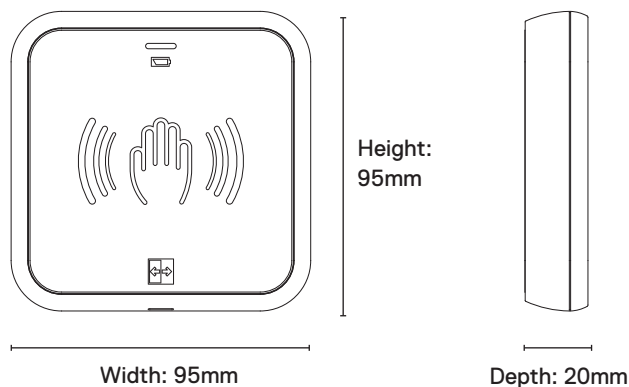

### VERSATILE

Two faceplate stickers included for increased installation flexibility.

## Detection Range

## Switch Size