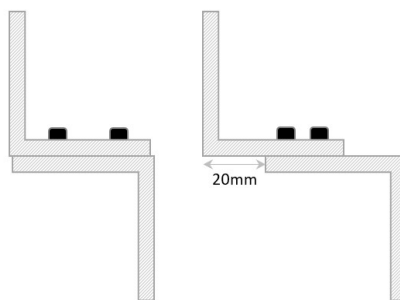

ZL BRACKETS FOR STANDARD EXTERNAL MAGNET (1200LB)

MAGNETIC LOCK

External range of maglocks and brackets from a market leader in access control.

BKEX1200ZL

SPECIFICATION	FEATURES	OTHER PRODUCTS
---------------	----------	----------------

BKEX1200ZL
 • Adjustable Z brackets (Maximum 20mm)
 • Suitable for RGL Slimline External Maglocks - inc: EXML1200-GATE & EXML1200-GATE-M

BKEX1200ZL
 • ZL bracket for use on inward opening gates
 • Anodised aluminium finish
 • Z Bracket can provide an extra 20mm of reach for non standard door settings

KP50

WP66-G-CB-PTO

DIMENSIONS	CONTENTS	OTHER PRODUCTS
------------	----------	----------------

BKEX1200ZL
 • Z: 185 (mm) • L: 223 (mm)
 • 1.18kg (Boxed)
 • 1.03kg (Unboxed)

BKEX1200ZL
 • 2 x Brackets to make up Z
 • 1 x L Bracket
 • 1 x Fixing kit