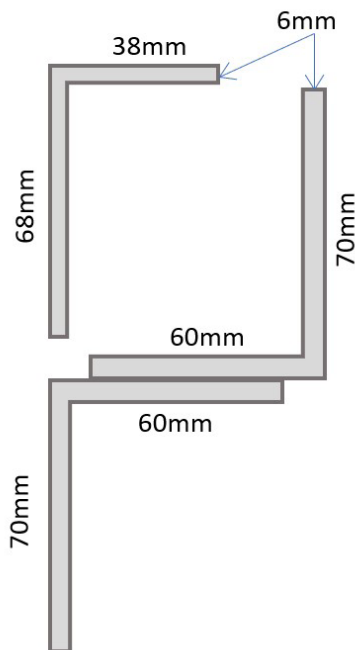

ZL BRACKETS FOR STANDARD EXTERNAL MAGNET (1200LB)

MAGNETIC LOCK

External range of maglocks and brackets from a market leader in access control.

BKEX1200ZL

SPECIFICATION	FEATURES	OTHER PRODUCTS
---------------	----------	----------------

BKEX1200ZL
 • Adjustable Z brackets (Maximum 20mm)
 • Suitable for RGL Slimline External Maglocks - inc: EXML1200-GATE & EXML1200-GATE-M

BKEX1200ZL
 • ZL bracket for use on inward opening gates
 • Anodised aluminium finish
 • Z Bracket can provide an extra 20mm of reach for non standard door settings

KP50

WP66-G-CB-PTO

DIMENSIONS	CONTENTS	OTHER PRODUCTS
------------	----------	----------------

BKEX1200ZL
 • Z: 185 (mm) • L: 223 (mm)
 • 1.18kg (Boxed)
 • 1.03kg (Unboxed)

BKEX1200ZL
 • 2 x Brackets to make up Z
 • 1 x L Bracket
 • 1 x Fixing kit