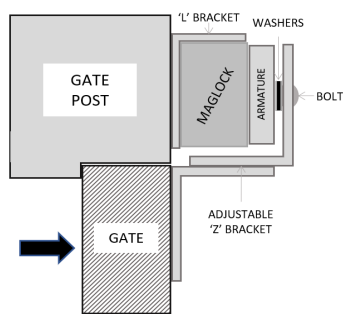

ZL BRACKETS FOR STANDARD EXTERNAL MAGNET (1200LB)

MAGNETIC LOCK

External range of maglocks and brackets from a market leader in access control.

BKEX1200ZL

SPECIFICATION	FEATURES	OTHER PRODUCTS
---------------	----------	----------------

BKEX1200ZL
 • Adjustable Z brackets (Maximum 20mm)
 • Suitable for RGL Slimline External Maglocks - inc: EXML1200-GATE & EXML1200-GATE-M

BKEX1200ZL
 • ZL bracket for use on inward opening gates
 • Anodised aluminium finish
 • Z Bracket can provide an extra 20mm of reach for non standard door settings

KP50

WP66-G-CB-PTO

DIMENSIONS	CONTENTS	OTHER PRODUCTS
------------	----------	----------------

BKEX1200ZL
 • Z: 185 (mm) • L: 223 (mm)
 • 1.18kg (Boxed)
 • 1.03kg (Unboxed)

BKEX1200ZL
 • 2 x Brackets to make up Z
 • 1 x L Bracket
 • 1 x Fixing kit