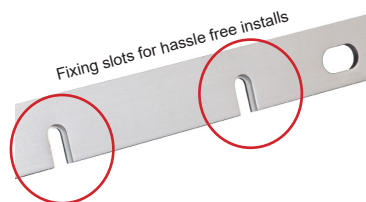

# DOUBLE BRACKETS RGL SAFETY RANGE

MAGNETIC LOCK

Fire tested range of maglocks and brackets from a market leader in access control.

**FIRE TESTED** to  
BSEN1634-1-2014 & BS476:Part22:1987  
(30, 60, 90 & 120 min timber door-sets)

**BK600-D-ZL**

**BK600-D-L**

SPECIFICATION	FEATURES	OTHER PRODUCTS
---------------	----------	----------------

BK600-D-ZL & BK600-D-L

- Specially designed bracket slots that allows for a simple one person installation of double maglocks
- Fully adjustable brackets
- Suitable for all RGL Slimline Maglocks - inc: ML600-D / ML600-D-M / ML600-D-MDS

BK600-D-ZL & BK600-D-L

- Fire rated (30, 60, 90 & 120 min timber door set)
- L bracket for use on outward opening doors
- ZL bracket for use on inward opening doors
- Anodised aluminium finish

If you are looking for an architectural finish, then please view the following bracket: