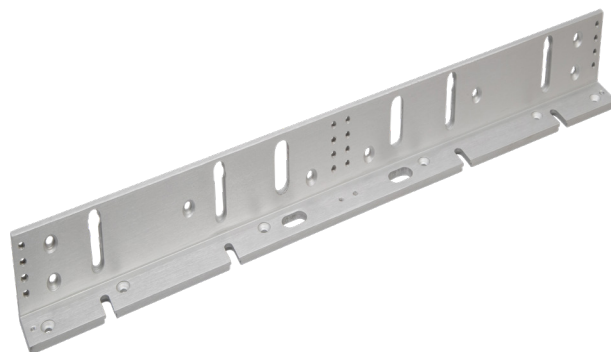

# DOUBLE BRACKETS RGL SAFETY RANGE

MAGNETIC LOCK

Fire tested range of maglocks and brackets from a market leader in access control.

**FIRE TESTED** to  
BSEN1634-1-2014 & BS476:Part22:1987  
(30, 60, 90 & 120 min timber door-sets)

**BK600-D-ZL**

**BK600-D-L**

SPECIFICATION	FEATURES	OTHER PRODUCTS
---------------	----------	----------------

BK600-D-ZL & BK600-D-L

- Specially designed bracket slots that allows for a simple one person installation of double maglocks
- Fully adjustable brackets
- Suitable for all RGL Slimline Maglocks - inc: ML600-D / ML600-D-M / ML600-D-MDS

BK600-D-ZL & BK600-D-L

- Fire rated (30, 60, 90 & 120 min timber door set)
- L bracket for use on outward opening doors
- ZL bracket for use on inward opening doors
- Anodised aluminium finish

If you are looking for an architectural finish, then please view the following bracket:

DIMENSIONS	CONTENTS
------------	----------

**BK600-D-ZL**

- 250x48x25 (mm) L Bracket (LxWxD)
- 180x46x46 (mm) Z Bracket (LxWxD) x2
- 1.17kg Boxed

**BK600-D-L**

- 500x29x47 (mm) L Bracket (LxWxD)
- 0.47kg Boxed